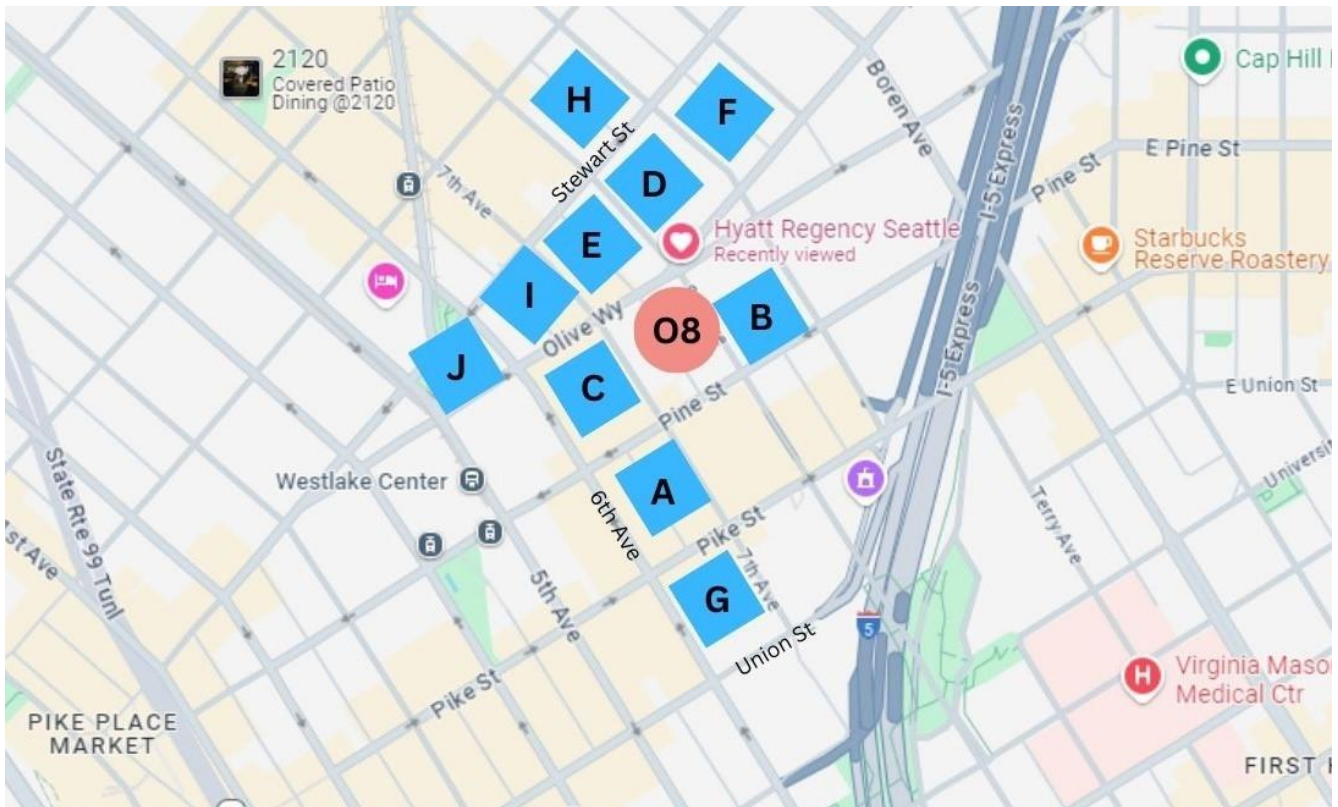

NEARBY PARKING (NON-HYATT)

PLEASE NOTE THAT THE GARAGES LISTED BELOW
ARE NOT GUARANTEED AVAILABLE AND ARE NOT HYATT SANCTIONED.

PLEASE CLICK ON THE LINK PROVIDED FOR EACH LOCATION FOR FURTHER INFORMATION ON TIMES, AUTO SIZE RESTRICTIONS AND EXACT LOCATION. HYATT IS NOT AFFILIATED WITH, NOR TAKES ANY RESPONSIBILITY FOR THE INFORMATION PROVIDED VIA HYPERLINKS.

PLEASE ALSO NOTE THAT SOME OF THESE SITES ARE THIRD PARTY COMPANIES WHO OFFER PARKING AT THESE LOCATIONS.

- A- [MERIDIAN GARAGE EAST](#): 1515 7TH AVENUE
- B- [IMPARK SURFACE LOT](#): 802 PINE STREET
- C- [PACIFIC PLACE GARAGE](#): 600 PINE STREET
- D- [8TH & OLIVE GARAGE](#): 1859 8TH AVENUE
- E- [7TH AVENUE GARAGE](#): 1700 7TH AVENUE
- F- [9TH AVE GARAGE](#): 1800 9TH AVENUE
- G- [ONE CONVENTION PLACE](#): 701 PIKE STREET
- H- [STEWART STREET GARAGE](#): 818 STEWART STREET
- I- [7TH AVE \(SURFACE LOT\)](#): 1825 7TH AVENUE
- J- [OLIVE WAY LOT \(SURFACE LOT\)](#): 500 OLIVE WAY